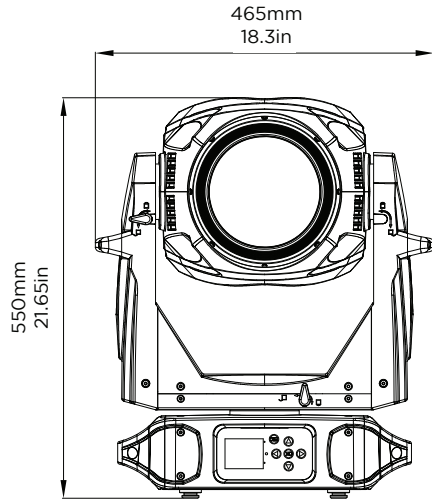

VARI***LITE**

VL2600 WASH