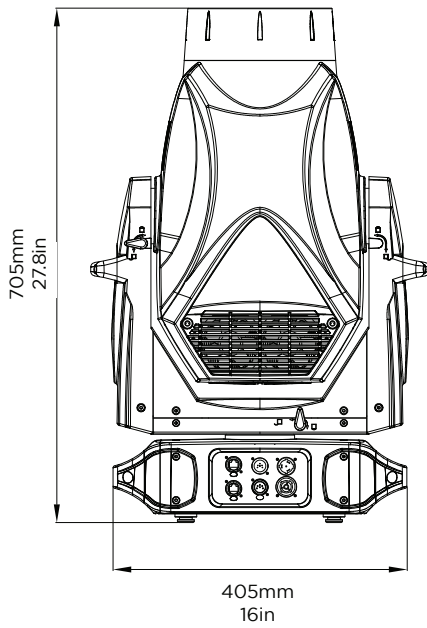

VARI***LITE**

VL2600 WASH