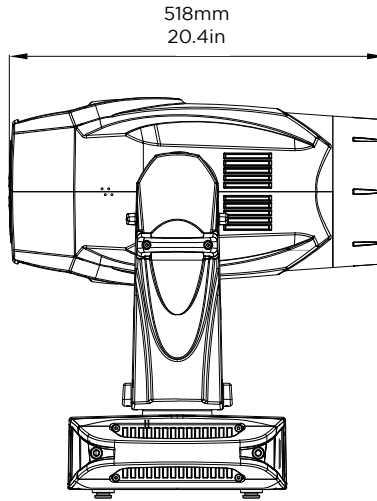

VARI***LITE**

VL2600 WASH